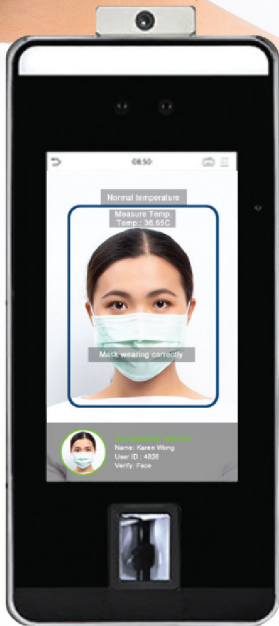

BACK TO WORK SAFELY

Verify Face even with Mask On

Smart AC1/TD

Face Recognition Access Device with Fever Detection

Smart AC1/TD, a visible light facial recognition access control device that withstands direct strong light exposure. This product supports multiple verification methods including Face, Fingerprint, Palm & Password. It is embedded with a Face-with-Mask reading and fever detection feature that can examine a person's body temperature even with a face mask on. The extra wide angle recognition with up to 2 meters recognition distance made this device one of the fastest and contactless verification methods that significantly reduces the potential risk of cross-contamination in premises.

Suitable for all types of small and large offices.

Face Recognition
Latest visible light facial recognition technology

Touchless Verification
Contactless palm recognition

Large Capacity
Store up to 6,000 faces, 6,000 fingerprint, 3,000 palms and 200,000 transaction logs

Fever Detection
Deny access when fever symptom is detected

Face Mask Detection
Deny access to those who are not wearing a mask

Elegant Design
A compact and slim device to fit dimensions of a door frame installation

SYSTEM DIAGRAM

SPECIFICATIONS

MODEL	Smart AC1/TD
PRODUCT DIMENSION (W X H X D), mm	91.93 x 220 x 22.5
MICROPROCESSOR	900MHz Dual Core CPU
MEMORY	512MB RAM/8G Flash
STORAGE	
• Faces	6,000
• Fingerprint	6,000
• Palm	3,000
• Transactions	200,000
OPERATING ENVIRONMENT	
• Temperature	16°C ~ 32°C
• Humidity	10% ~ 90%
• Power Input	DC12V 3A
COMMUNICATIONS	
• Method	TCP/IP, RS485, Wi-Fi (Optional)
• Wiegand	Input/Output
ACCESS CONTROL	
• Lock Relay Output	Yes
• Alarm Output/Auxiliary Input	Yes
• Exit Button/Door Sensor	Yes
PREVENTIVE MEASURES	
• Mask Detection	Yes
• Fever Detection	Yes
• Fever Measurement Distance	30cm - 50cm
• Fever Detection Speed	>0.3s
• Temperature Measurement Range	34°C ~ 45°C
• Temperature Measurement Accuracy	±0.3°C