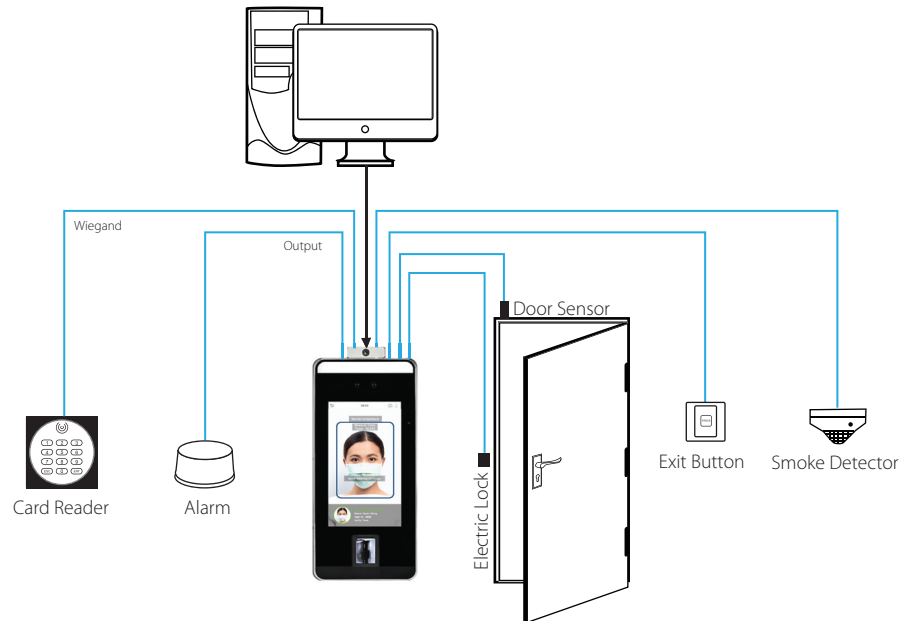

BACK TO WORK SAFELY

Verify Face even with Mask On

Smart AC1/TD

Face Recognition Access Device with Fever Detection

Smart AC1/TD, a visible light facial recognition access control device that withstands direct strong light exposure. This product supports multiple verification methods including Face, Fingerprint, Palm & Password. It is embedded with a Face-with-Mask reading and fever detection feature that can examine a person's body temperature even with a face mask on. The extra wide angle recognition with up to 2 meters recognition distance made this device one of the fastest and contactless verification methods that significantly reduces the potential risk of cross-contamination in premises.

Fever Detection
Deny access when fever symptom is detected

Face Mask Detection
Deny access to those who are not wearing a mask

Elegant Design
A compact and slim device to fit dimensions of a door frame installation

SYSTEM DIAGRAM

SPECIFICATIONS

MODEL	Smart AC1/TD
PRODUCT DIMENSION (W X H X D), mm	91.93 x 220 x 22.5
MICROPROCESSOR	900MHz Dual Core CPU
MEMORY	512MB RAM/8G Flash
STORAGE	
• Faces	6,000
• Fingerprint	6,000
• Palm	3,000
• Transactions	200,000
OPERATING ENVIRONMENT	
• Temperature	16°C ~ 32°C
• Humidity	10% ~ 90%
• Power Input	DC12V 3A
COMMUNICATIONS	
• Method	TCP/IP, RS485, Wi-Fi (Optional)
• Wiegand	Input/Output
ACCESS CONTROL	
• Lock Relay Output	Yes
• Alarm Output/Auxiliary Input	Yes
• Exit Button/Door Sensor	Yes
PREVENTIVE MEASURES	
• Mask Detection	Yes
• Fever Detection	Yes
• Fever Measurement Distance	30cm - 50cm
• Fever Detection Speed	>0.3s
• Temperature Measurement Range	34°C ~ 45°C
• Temperature Measurement Accuracy	±0.3°C